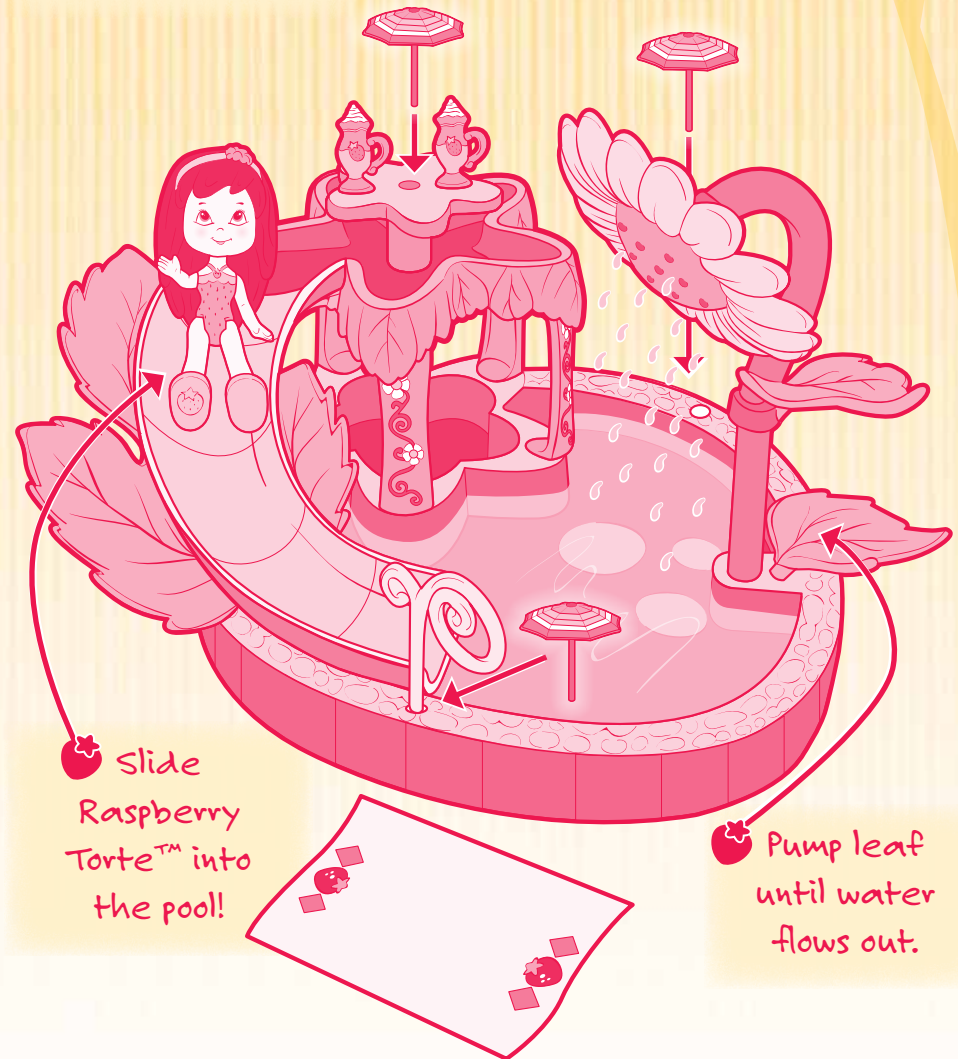

®\* and/or TM\* & © 2009 Hasbro, Pawtucket, RI 02862 USA. All Rights Reserved. TM & ® denote U.S. Trademarks.

192770002 PN 7085190000

Questions? Call 1-800-327-8264

TO ASSEMBLE

TO PLAY

Umbrella can be positioned in 3 places/slots.

Fill pool with  $\frac{1}{4}$  inch water.

Slide Raspberry Torte™ into the pool!

Pump leaf until water flows out.