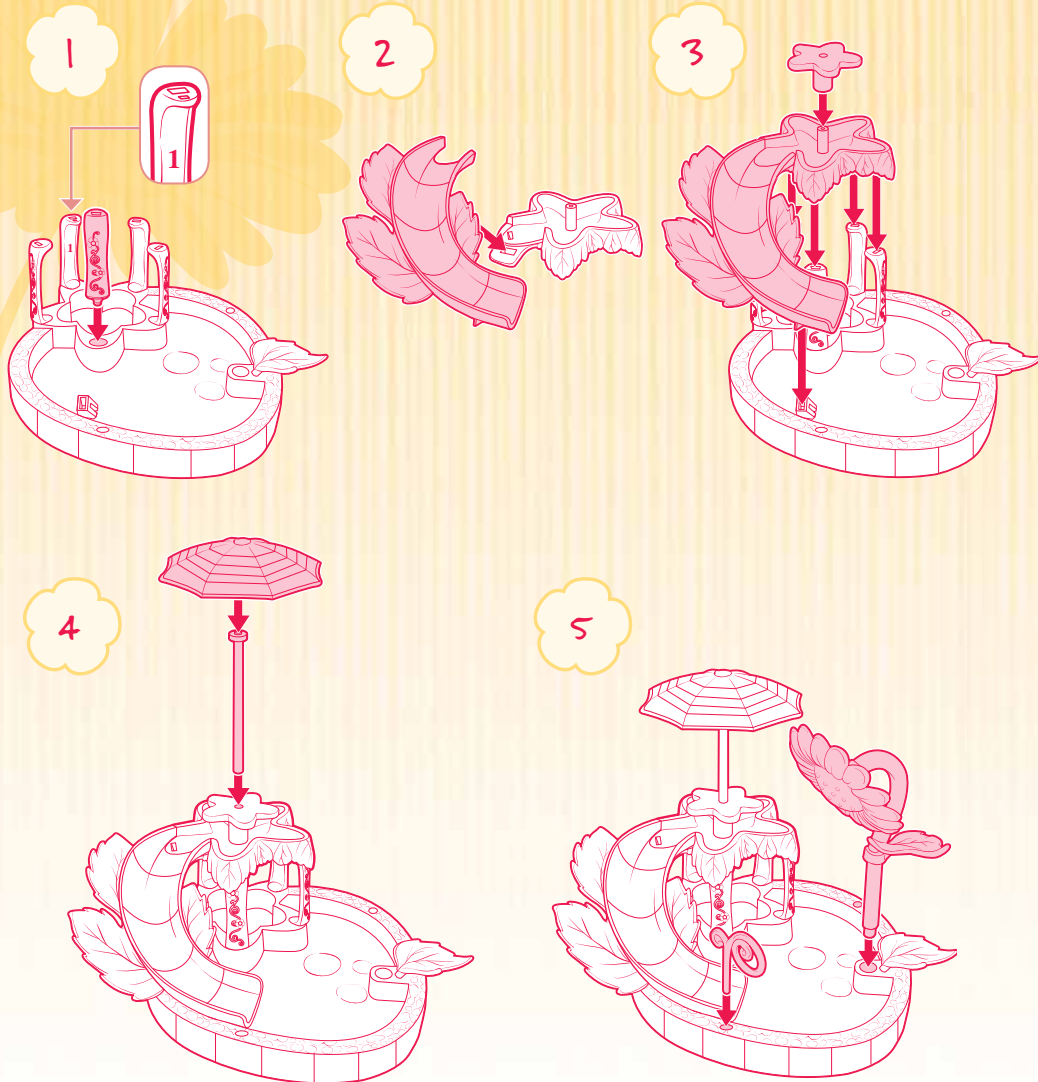

®\* and/or TM\* & © 2009 Hasbro, Pawtucket, RI 02862 USA. All Rights Reserved. TM & ® denote U.S. Trademarks.

192770002 PN 7085190000

Questions? Call 1-800-327-8264

TO ASSEMBLE

TO PLAY

Umbrella can be positioned in 3 places/slots.

Fill pool with  $\frac{1}{4}$  inch water.

Slide Raspberry Torte™ into the pool!

Pump leaf until water flows out.